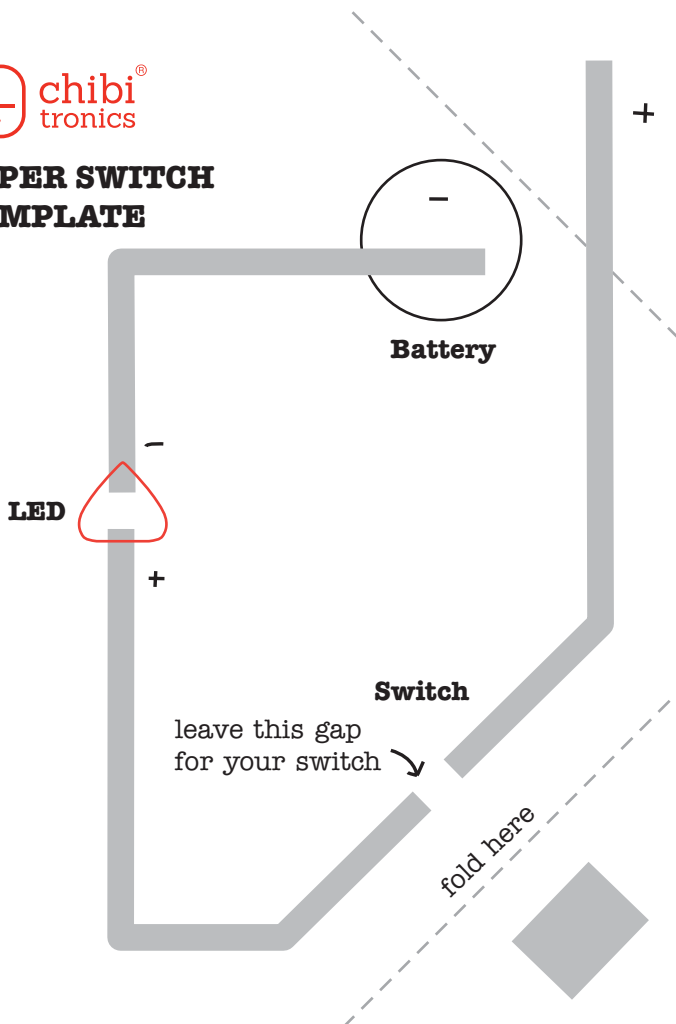

BATTERY COVER TEMPLATE

Battery Holder

SWITCH/PRESSURE SENSOR TEMPLATE

Check out www.chibitronics.com/templates To download this template and others like it!

PAPER SWITCH TEMPLATE

PARALLEL CIRCUIT TEMPLATE