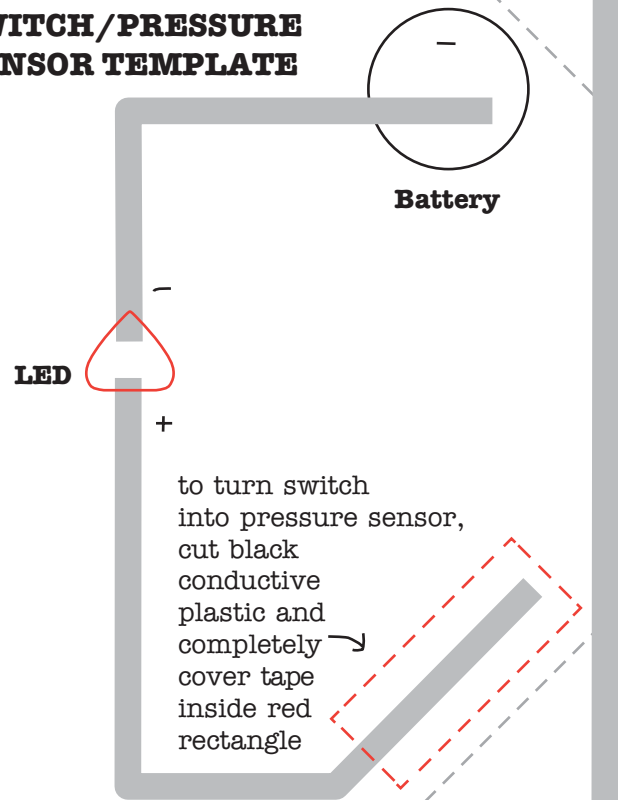

BATTERY COVER TEMPLATE

Battery Holder

SWITCH/PRESSURE SENSOR TEMPLATE

Check out www.chibitronics.com/templates To download this template and others like it!

PAPER SWITCH TEMPLATE

PARALLEL CIRCUIT TEMPLATE